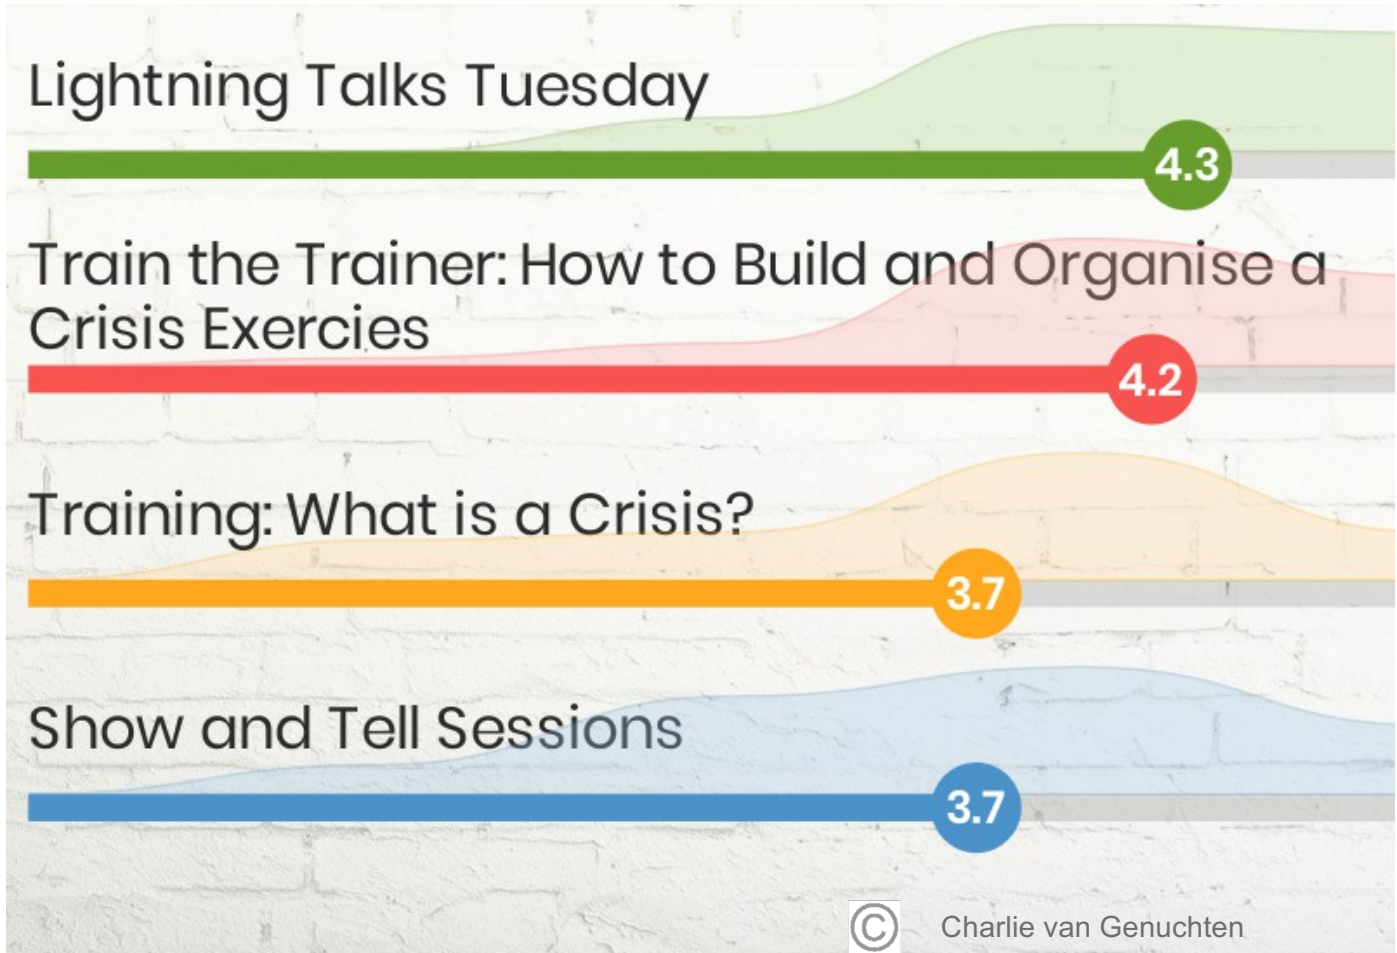

The event : Day 2