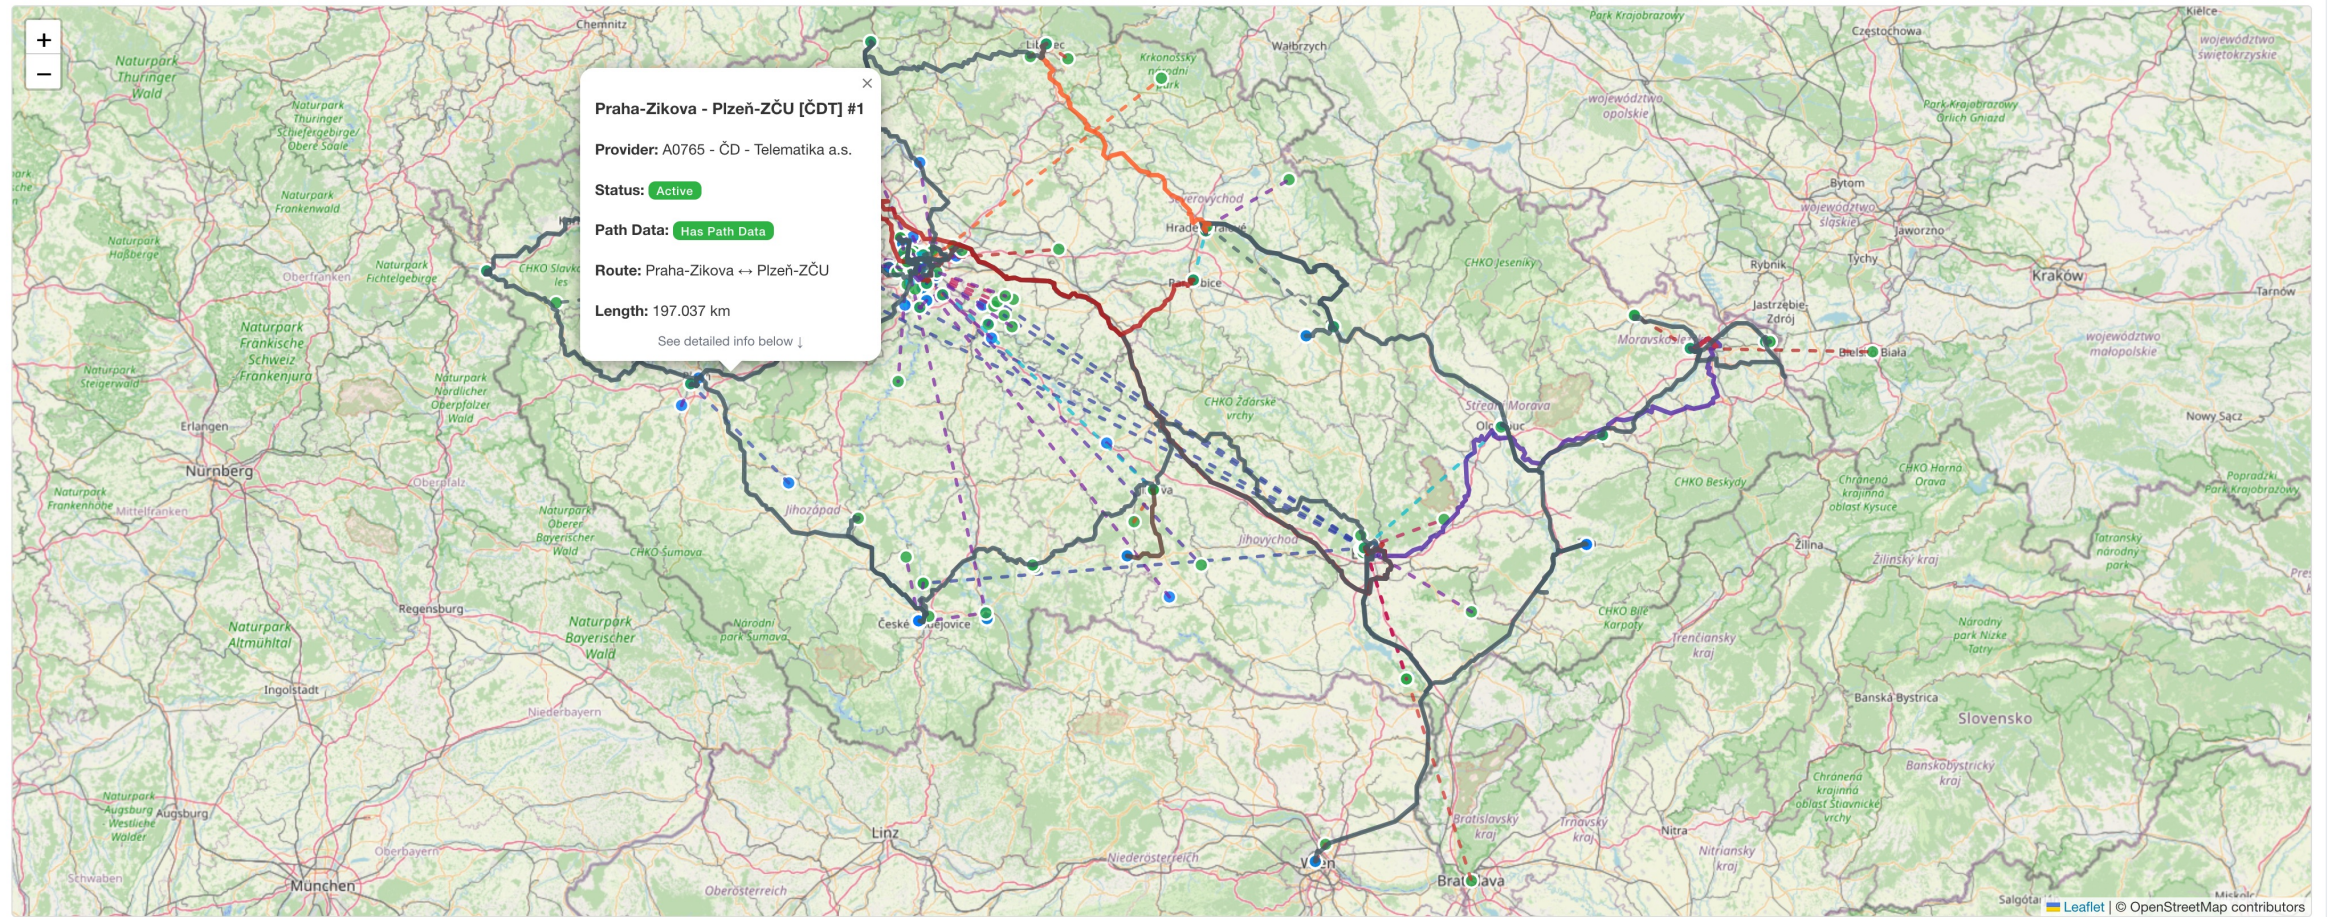

Segments Map 328 segments

Table View Provider Legend Fit All OpenStreetMap