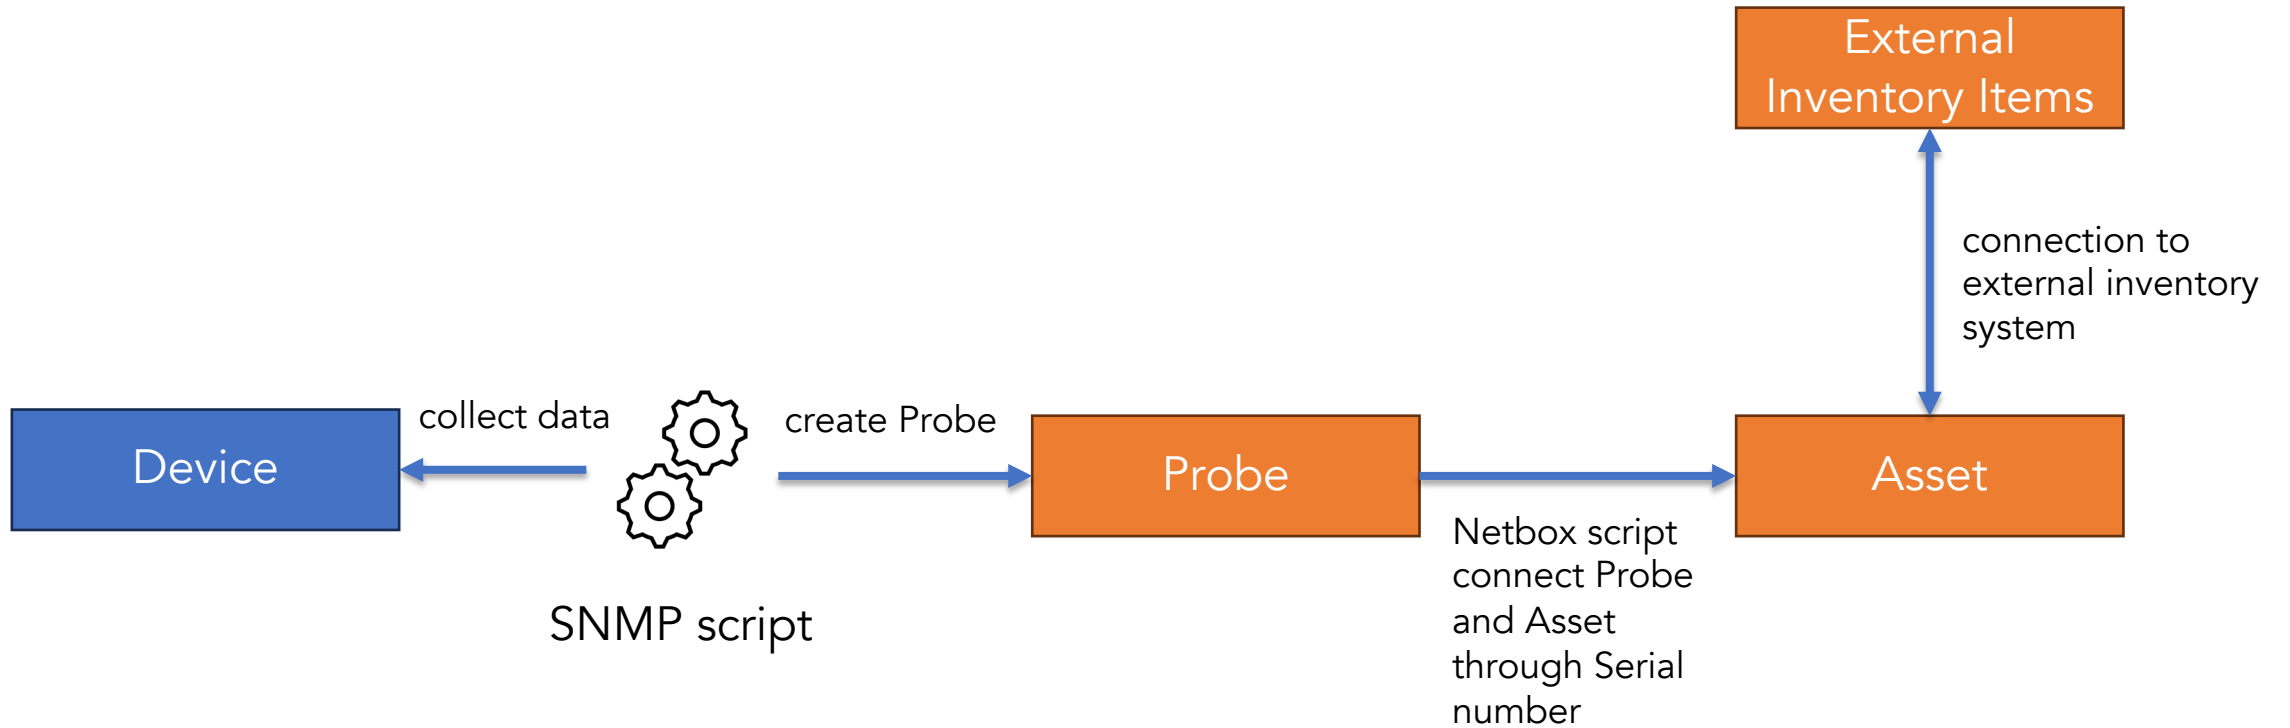

# Inventory monitor plugin

- Old system collected and stored inventory
- Not maintained
- Missing new functionality
- Decision to migrate into NetBox (in 2021)

- Current release is 3rd overhaul of plugin
- Connected to financial inventory system
- Preparing automatic inventory of physical objects

**Assets** + Add ↓ Export

Results 8721 Filters

Quick search  ⚙ Configure Table ↓

< 1 2 3 4 ... 88 > Showing 101-200 of 8721 Per Page

<input type="checkbox"/>	ID	PARTNUMBER <span style="color: red;">✕</span>	SERIAL <span style="color: gray;">∨</span>	<span style="color: red;">✕</span> DESCRIPTION <span style="color: gray;">∨</span>	<span style="color: red;">✕</span> TYPE	ASSIGNED OBJECT	ASSIGNMENT STATUS	LIFECYCLE STATUS	PROBE STATUS	LAST PROBE	EXTERNAL INVENTORY ITEMS
<input type="checkbox"/>	7006	—	JAB023100L3	CISCO2611: CISCO 2611	—	SKLAD	Stocked	Retired	⊙ Stale	2009-09-02 07:05	T0121/0: CISCO2611: CISCO 2611 <span style="background-color: #ffc107; padding: 2px 5px;">✎</span>
<input type="checkbox"/>	7007	—	JAC0538A114	CISCO2621: CISCO 2621	—	SKLAD	Stocked	Retired	⊙ Stale	2006-03-01 06:05	L0142: CISCO2621: CISCO 2621 <span style="background-color: #ffc107; padding: 2px 5px;">✎</span>
<input type="checkbox"/>	5837	—	JAD05350K7V (3540919788)	2621 chassis	—	R71-CB (L0124)	Deployed	Retired	⊙ Stale	2023-02-27 01:14	L0124: CISCO2621: CISCO 2621 <span style="background-color: #ffc107; padding: 2px 5px;">✎</span>