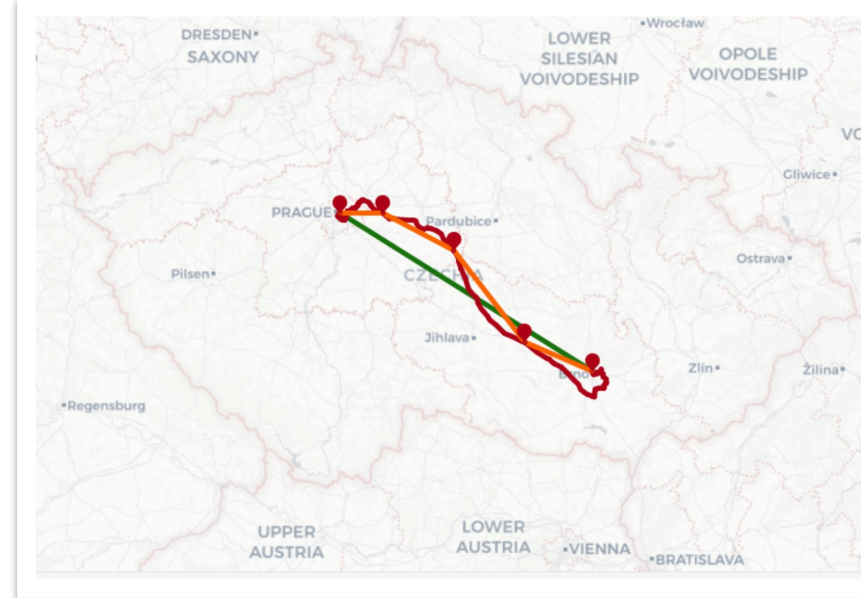

## Brno-MUNI - Bratislava-SANET [Türk Telekom] #1

Created 2024-07-10 13:42 · Updated 2025-10-06 10:12

Segment Attachments Journal Changelog

Segment

Name	Brno-MUNI - Bratislava-SANET [Türk Telekom] #1
Segment Type	Dark Fiber
Network Label	—
Install Date	—
Termination Date	—
Provider	A1473 - Türk Telekom International CZ s.r.o. ⌵
Provider Name	—
Provider ID	DF000442 ces01349a.df*brq-bcv
Provider Contract	—
Status	Active
Date Status	—