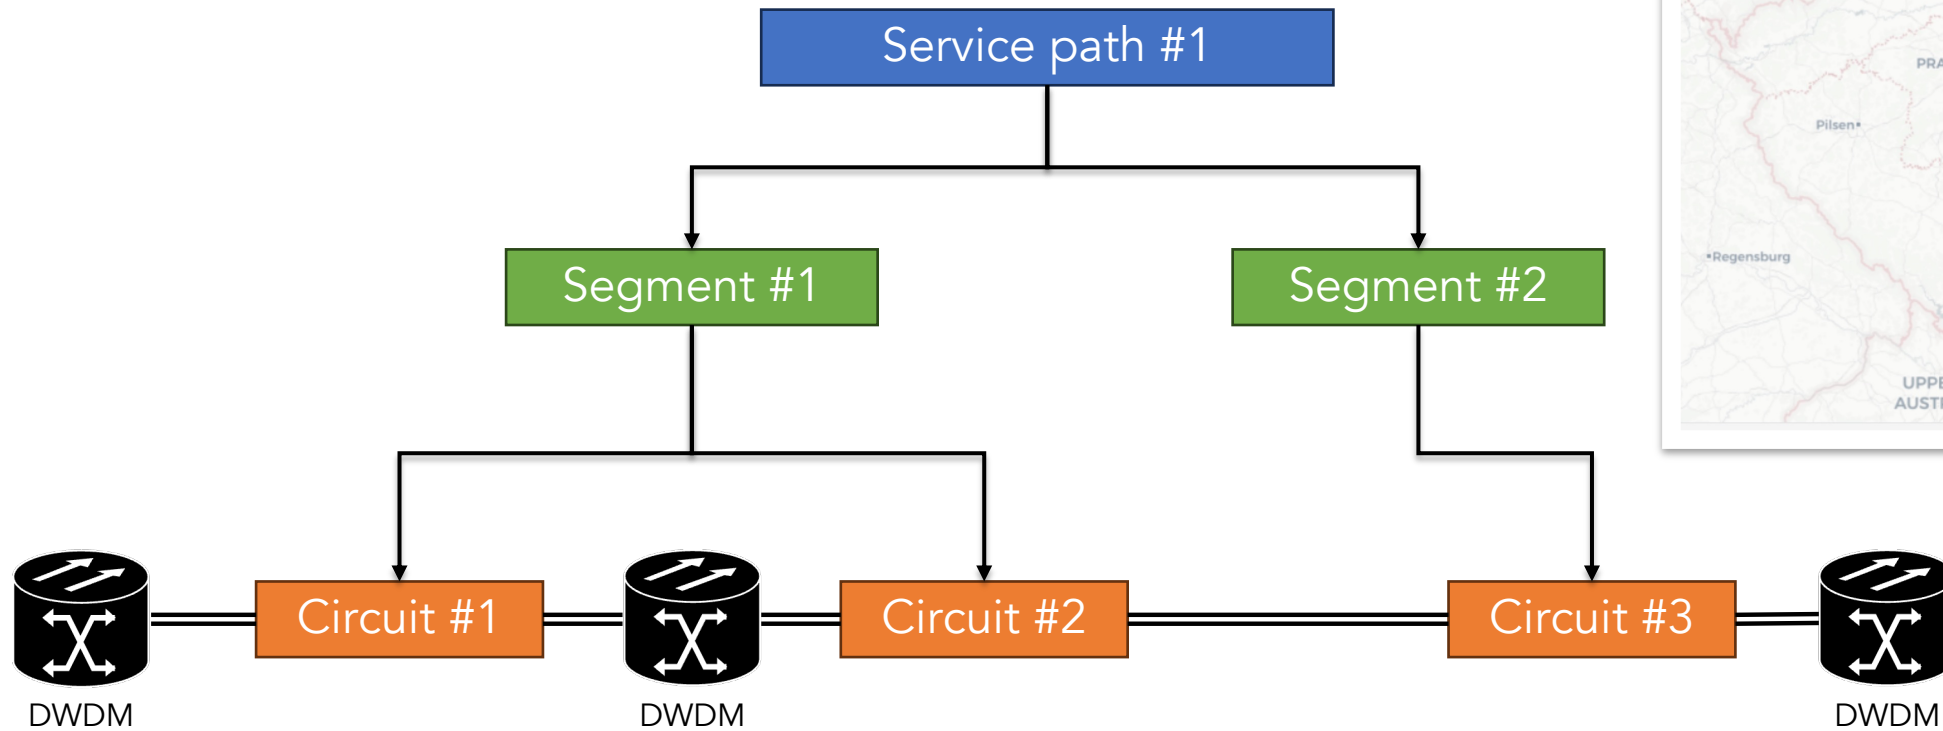

# Service path plugin

- NetBox has native Circuits
  - **Insufficient** for our use case
- We needed track multiple Circuits from one supplier
  - Development started before Circuit Groups existed

Segments

## Brno-MUNI - Bratislava-SANET [Türk Telekom] #1

Created 2024-07-10 13:42 · Updated 2025-10-06 10:12

Segment Attachments Journal Changelog

Segment

Name	Brno-MUNI - Bratislava-SANET [Türk Telekom] #1
Segment Type	Dark Fiber
Network Label	—
Install Date	—
Termination Date	—
Provider	A1473 - Türk Telekom International CZ s.r.o. ⌵
Provider Name	—
Provider ID	DF000442 ces01349a.df*brq-bcv
Provider Contract	—
Status	Active
Date Status	—

Segment = Contract from Provider

- Dark fibers
- Optical spectrum
- Ethernet service

**Side A**

Site: Brno-MUNI

Location: D109 "nový sál"

**Side B**

Site: Bratislava-SANET

Location: Servrovná