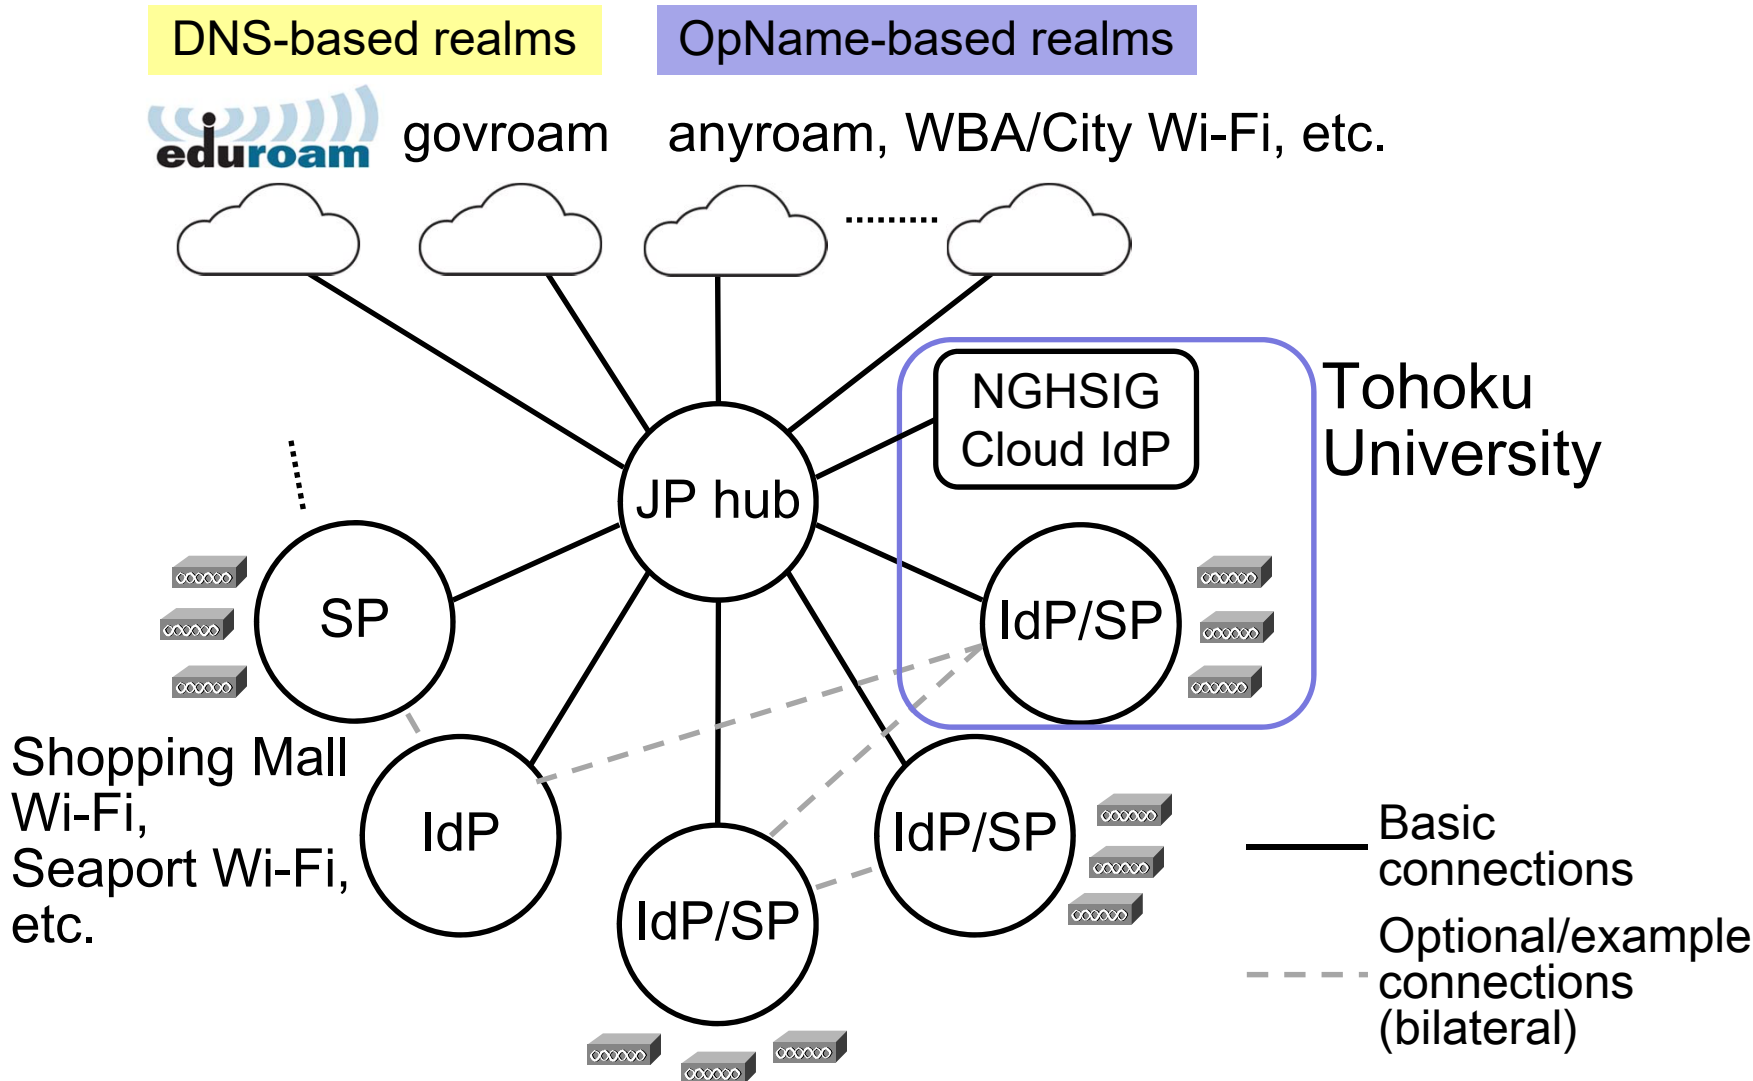

NGH testbed system in Japan