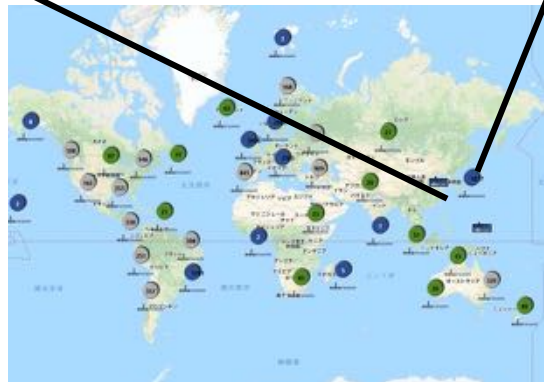

CITY WI-FI ROAMING PROJECT CONNECTS THE NETWORKS OF MAJOR CITIES AROUND THE WORLD

OPERATORS AROUND THE WORLD INCLUDE:

AT&T, 2 Degrees NZ, Airtel, AIS TH, Bell Mobility, Boingo Wireless, BT, Celcom Axiata Berhad, China Mobile, Dialog Axiata,	Du, Etisalat Nigeria, Fon, Hong Kong Telecom, Idea Cellular, iPass, Korea Telcom, MegaFon RU, Mobilink, Mobily, Mobitel,	MTN Nigeria, NTT DOCOMO, Omantel, Orange, Portugal Telecom, PT Telkom Indonesia, Robi Axiata,	Shaw Communications, SK Telecom, Smartone, Sudatel, Swisscom, Tata Telecom, Telstra, TELUS, T-Mobile USA, TRUE, Videotron, ER Telecom
--	--	---	---

(2017)

The world becomes virtual campus!

- 130+ eduroam hotspots at rental meeting rooms, cafes, etc. in the central area of Tokyo since 2011
- eduroam at airports, train stations, etc. in Sweden
- eduroam on HotCity (municipal Wi-Fi) in Luxemburg
- eduroam at 18 airports in Norway
- eduroam in downtowns of York, Munich, Porto, etc.
- 132 hospitals in the UK (as of 2017)

Collaboration with Public WLAN services in Japan

■ Virtual expansions of campus networks!!

217 institutions in Japan
(June 2018)

by NHN TECHORUS
(Since 2011)

Enable accesses to
academic NW and
contents from
downtown areas

NW accesses using
universities accounts

130+ in-door APs at cafes, conference sites,
large shops in and around Tokyo

Created a new option
for outsourcing campus WLAN systems

90 countries worldwide

How can we enable off-campus eduroam services?