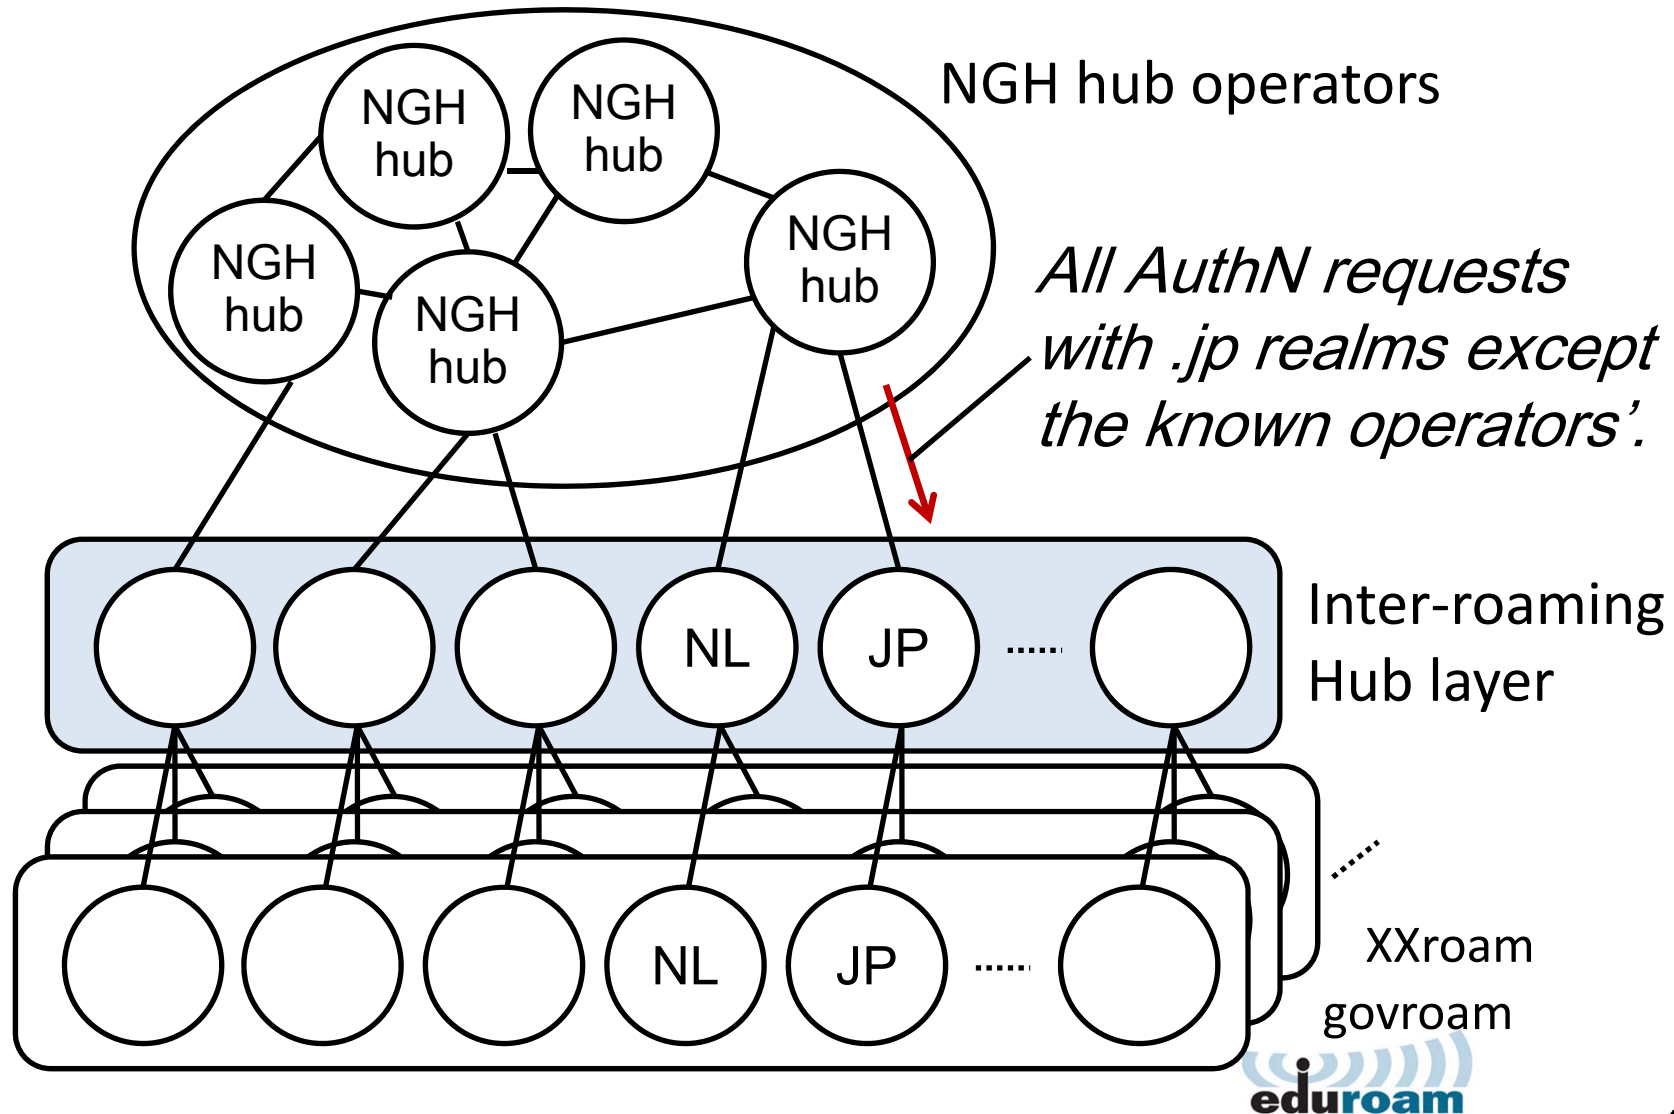

It works!

Successful connection using eduroam credentials on the Briggate Street, Leeds.

Cityroam since 2018

- New service brand in Japan.
- Secured Free Wi-Fi with roaming for anyone.
 - IdP: eduroam, ANYROAM, NGHSIG Cloud IdP, etc.
(planned: telcos via NGH hub)
 - SP: Free Wi-Fi operators supporting 1X/Passpoint

City Wi-Fi Roaming 2018

- An NGH trial program by WBA
- Step 1: Repeat the City Wi-Fi Roaming trial
(June 20 – TBD, 1-2 months)
- Step 2: Create a Consortium / Federation
- Step 3: Permanent City Wi-Fi Roaming service
and enlarge participation

New

New

Inter-roaming Hub layer for connecting Roaming Consortia

Passpoint profile for eduroam – Test case 1

- Use Roaming Consortium OI as the matching key
 - eduroam OI = 00-1B-C5-04-60
 - By using RCOI,
 - we may set any NAI realm on the device,
 - no need to load NAI realm on APs.