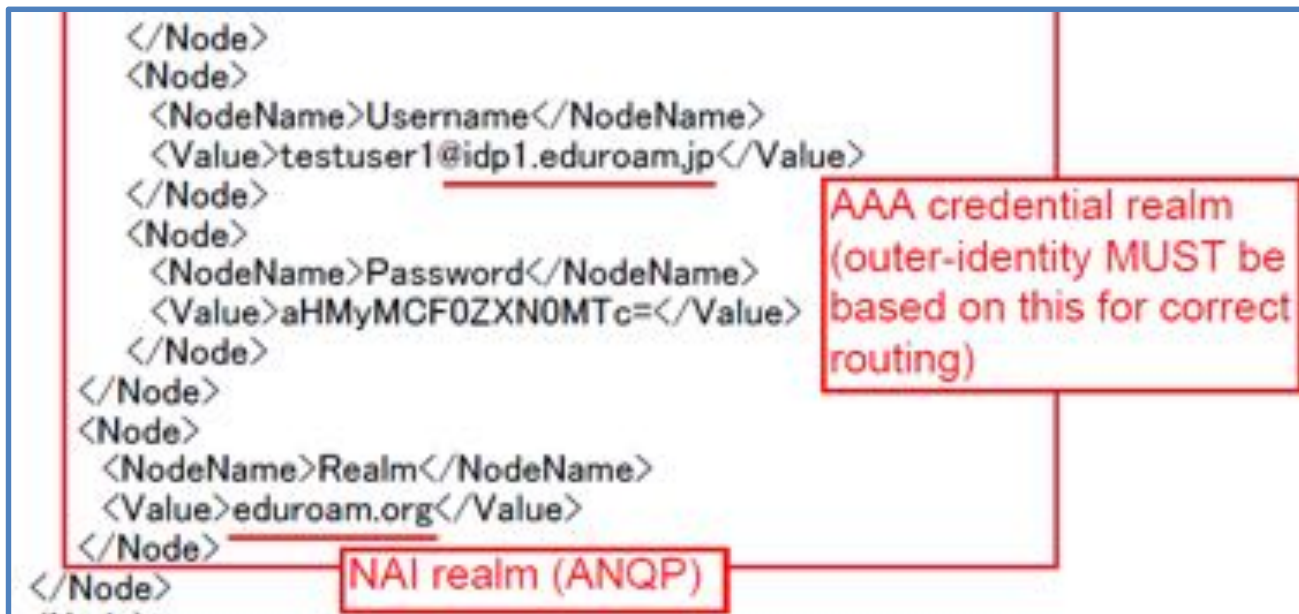

Passpoint profile for eduroam – Test case 2

- Use NAI realm as the matching key
  - NAI realm for ANQP: “eduroam.org”
  - AAA realm: any eduroam IdP realm

Can we do this on Passpoint?

- It works on iOS.
- Android 6.x worked, but Oreo has blocked the way ☹️
  (Outer-identity is now crafted based on the NAI realm.)