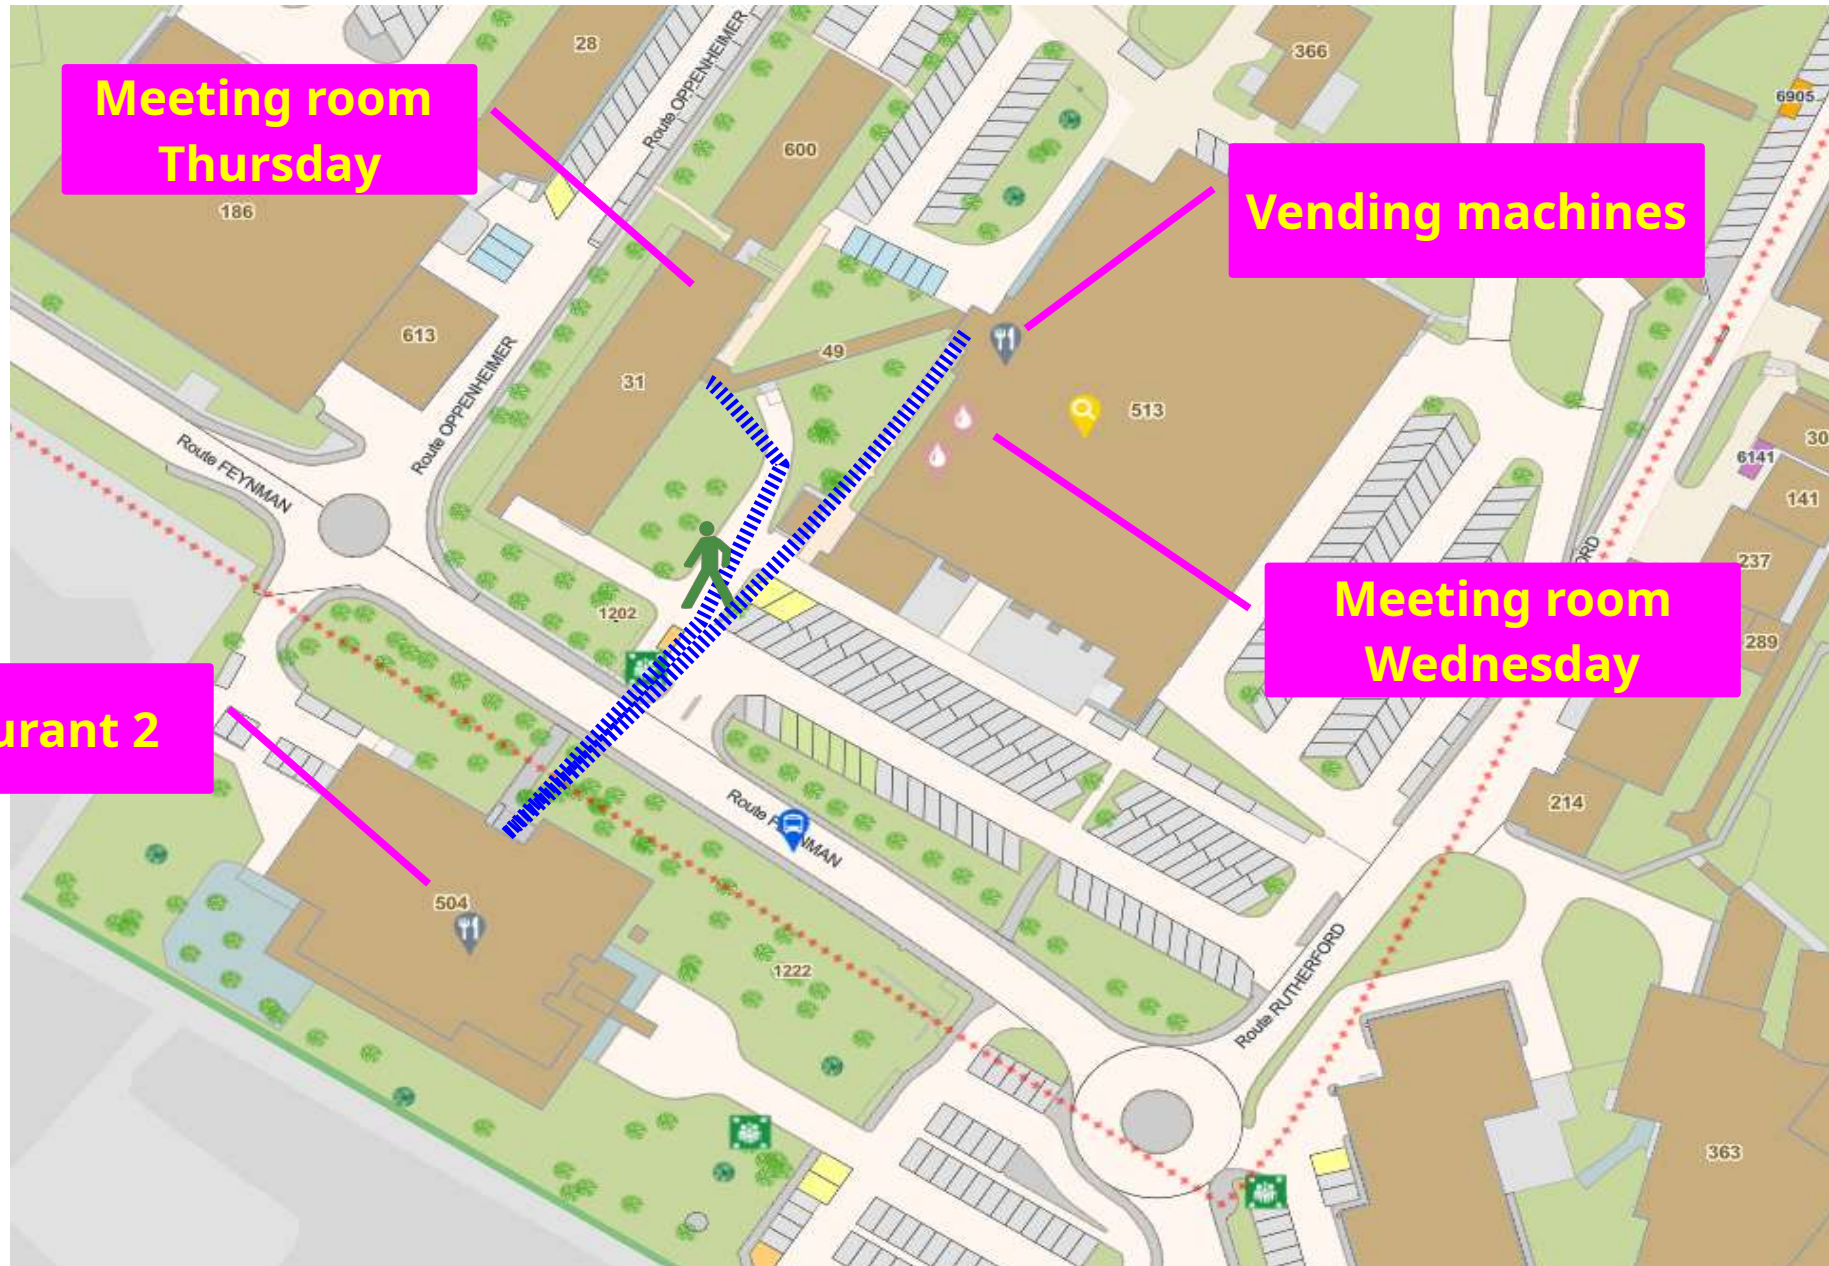

Printing Service:

- [mail2print](#)

B513 floor plan

Restrooms also at ground floor and underground

B31 floor plan

- Restrooms at every floor

Meeting room

Coffee breaks

Restrooms

Canteens and food vending machines

Pay cash with CHF and EUR or Credit Card

Shuttle bus between B513-Hostel

From main building and hostel
to meeting room in B513

1 Circuit 1
Meyrin

Free of charge

Monday - Friday (except CERN official holidays)
Lundi - vendredi (excepté lors des congés officiels CERN)