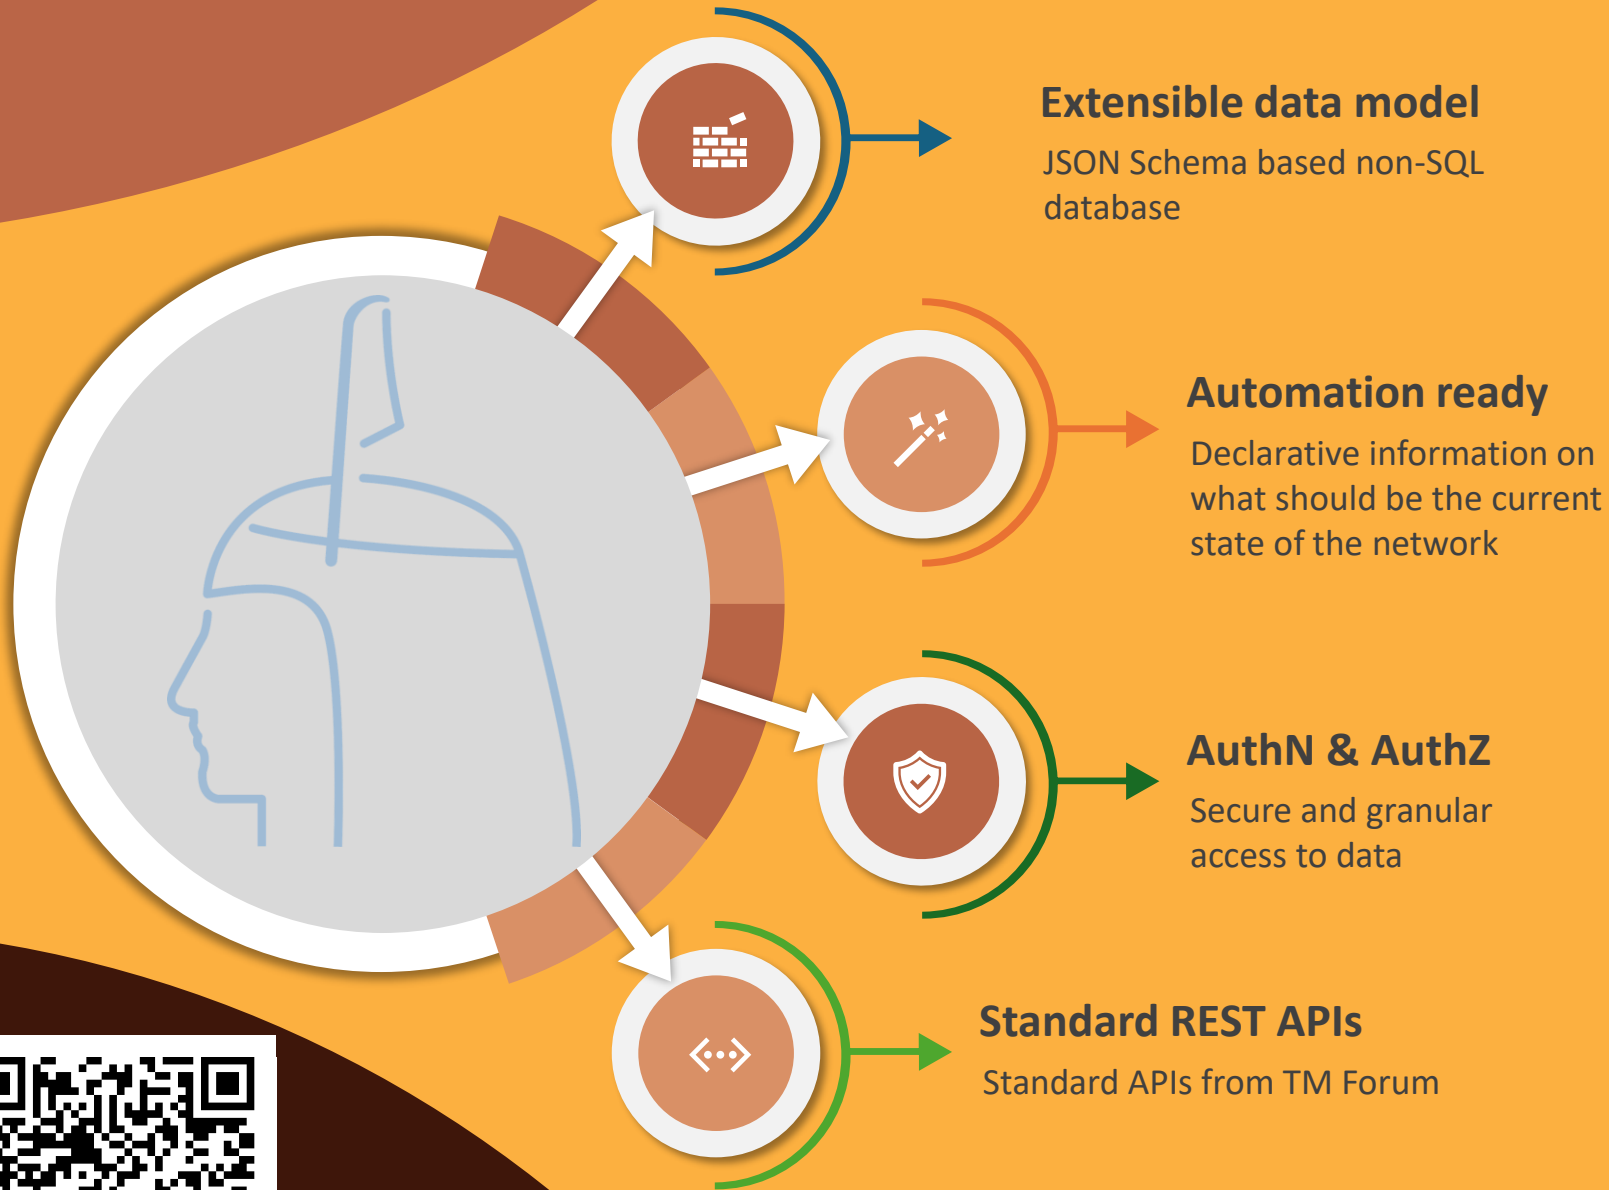

Maat

Single Source of Truth

Maat helps you accurately design and describe network resources and services

geant-netdev.gitlab-pages.pcss.pl/MaatDocs/