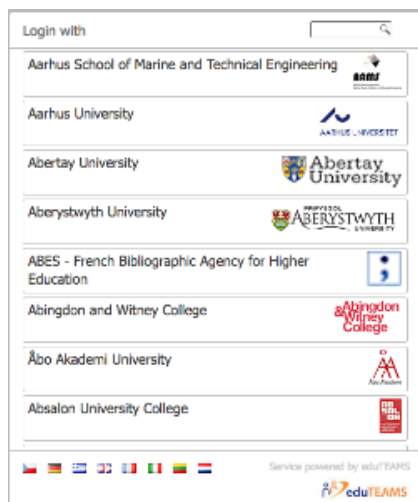

Information for Identity Providers

The DSX Discovery Service lists IdPs by organization name. The Organization logo is shown on the right side of the name if available.

The source for both, organization name and logo, is eduGAIN metadata.

Organization Name

The organization name is read from the following metadata elements in this particular order:

- `<mdui:DisplayName>` within `<mdui:UIInfo>`
- `<md:OrganizationDisplayName>` within `<md:Organization>`
- `<md:OrganizationName>` within `<md:Organization>`